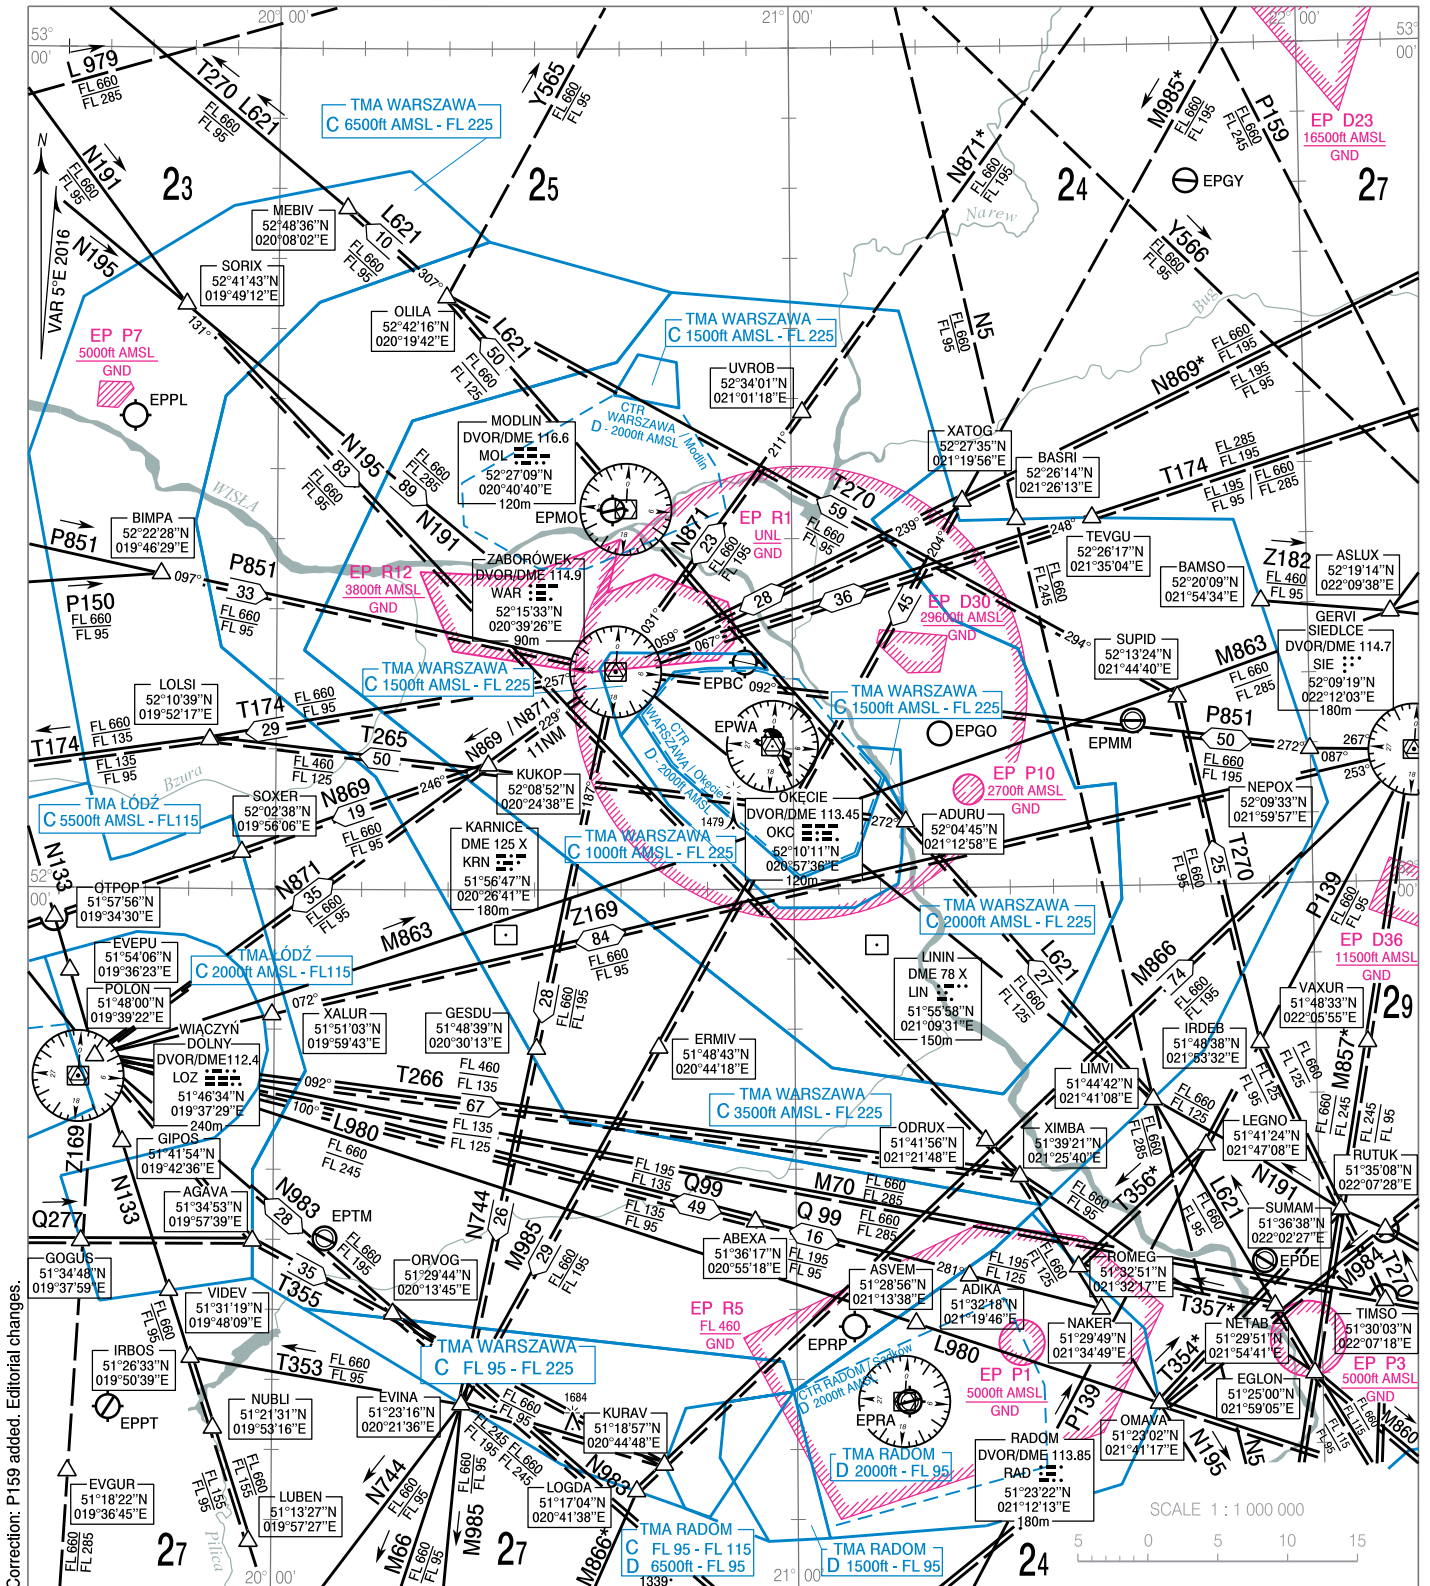

Warszawa DIRECTOR 129.375  
Warszawa APPROACH 125.050, 128.800  
Okęcie TOWER 118.300

AREA CHART - ICAO

TRANSIT ROUTES

TMA WARSZAWA

Correction: P159 added. Editorial changes.

LEGEND	
RNAV ROUTE	—————
CONDITIONAL ROUTE	—————
TRANSIT ROUTING	—————
* See AIP Poland Chapter ENR 3	

Notes:  
Bearings are magnetic.  
Distances in nautical miles.  
Elevations in feet.